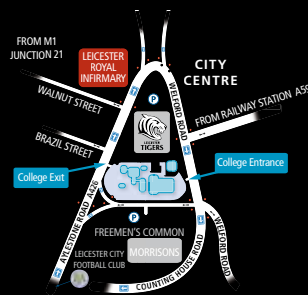

### Tours of the Campus (All Campuses)

If you would like a tour of our facilities, our friendly Learner Guides will be on hand to show you around each campus.

## Public Car Parks

The nearest public car parks are approximately a 10 minutes walk from the Campus (see main map); Abbey Street, Lee Circle, Lee Street.

**Freeman's Park Campus,**  
Aylestone Road, Leicester LE2 7LW

## Public Car Parks

Euro Car Park  
(Entrance on Almond Road).  
Welford Road  
(Entrance on Duke Street).

**St Margaret's Campus,**  
St John Street, Leicester LE1 3WL

## Public Car Parks

The nearest public car parks are approximately a 10 minutes walk from the Campus (see main map); Abbey Street, Lee Circle, Lee Street.