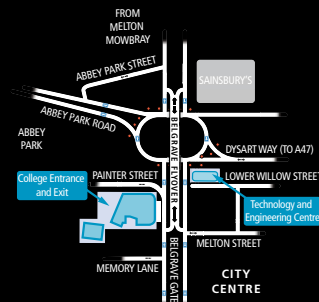

Abbey Park Campus,
Painter Street, Leicester LE1 3WA

Public Car Parks

The nearest public car parks are approximately a 10 minutes walk from the Campus (see main map); Abbey Street, Lee Circle, Lee Street.